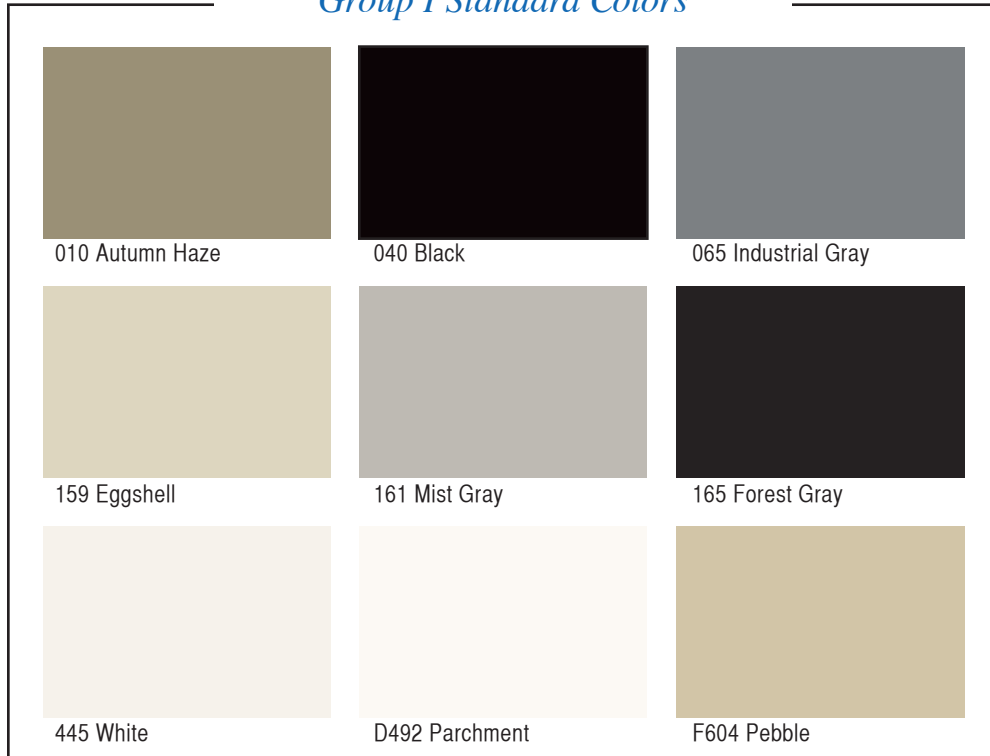

Powder Coat Color Guide

Group I Standard Colors

Office

Filing

Wilsonstak®

Aisle-Saver®

Group II Standard Colors

Borroughs Powder Coat Paint Systems are state of the art, and result in some of the best powder coat finishes in the industry today. Our Green ISO 14001:2004 registered processes exceed current environmental standards and our powder coat contains no ingredients banned by the Environmental Protection Agency. Our innovative reclamation technology reclaims unused powder, and helps lead the way in the industry towards real Green solutions. Our finished surfaces will not emit any chemical compounds or VOC's into the air during product use, which could harm people or stored items.

Group I Standard Colors

010 Autumn Haze	040 Black
065 Industrial Gray	159 Eggshell
161 Mist Gray	165 Forest Gray
445 White	D492 Parchment
F604 Pebble	

Group II Additional Standard Colors

Additional Standard Colors carry a two week extended lead time with no extra charge. For a normal lead time, Custom Color Upcharge Policy applies.

011 Blond Tan	013 Putty
030 Alamo Tan	035 Brown
163 Morning Gray	181 Aqua Haze
F303 Warm Beige	G307 Hunter Green
B354 Brit Blue	F393 Feather Stone
B504 Blue	C604 Burgundy

Custom Colors

We also offer custom color matching. We will match new or special finishes using our computerized paint matching technology. We provide a painted metal sample at no charge (limit five colors per order) on all custom color requests. We use a metal sample so our customers can be sure that the sample accurately represents the production color they will receive. Contact Customer Service for manufacturing schedules and pricing. Custom color orders are not subject to cancellation nor return and must be one order and one delivery location. Not all colors will be accepted.